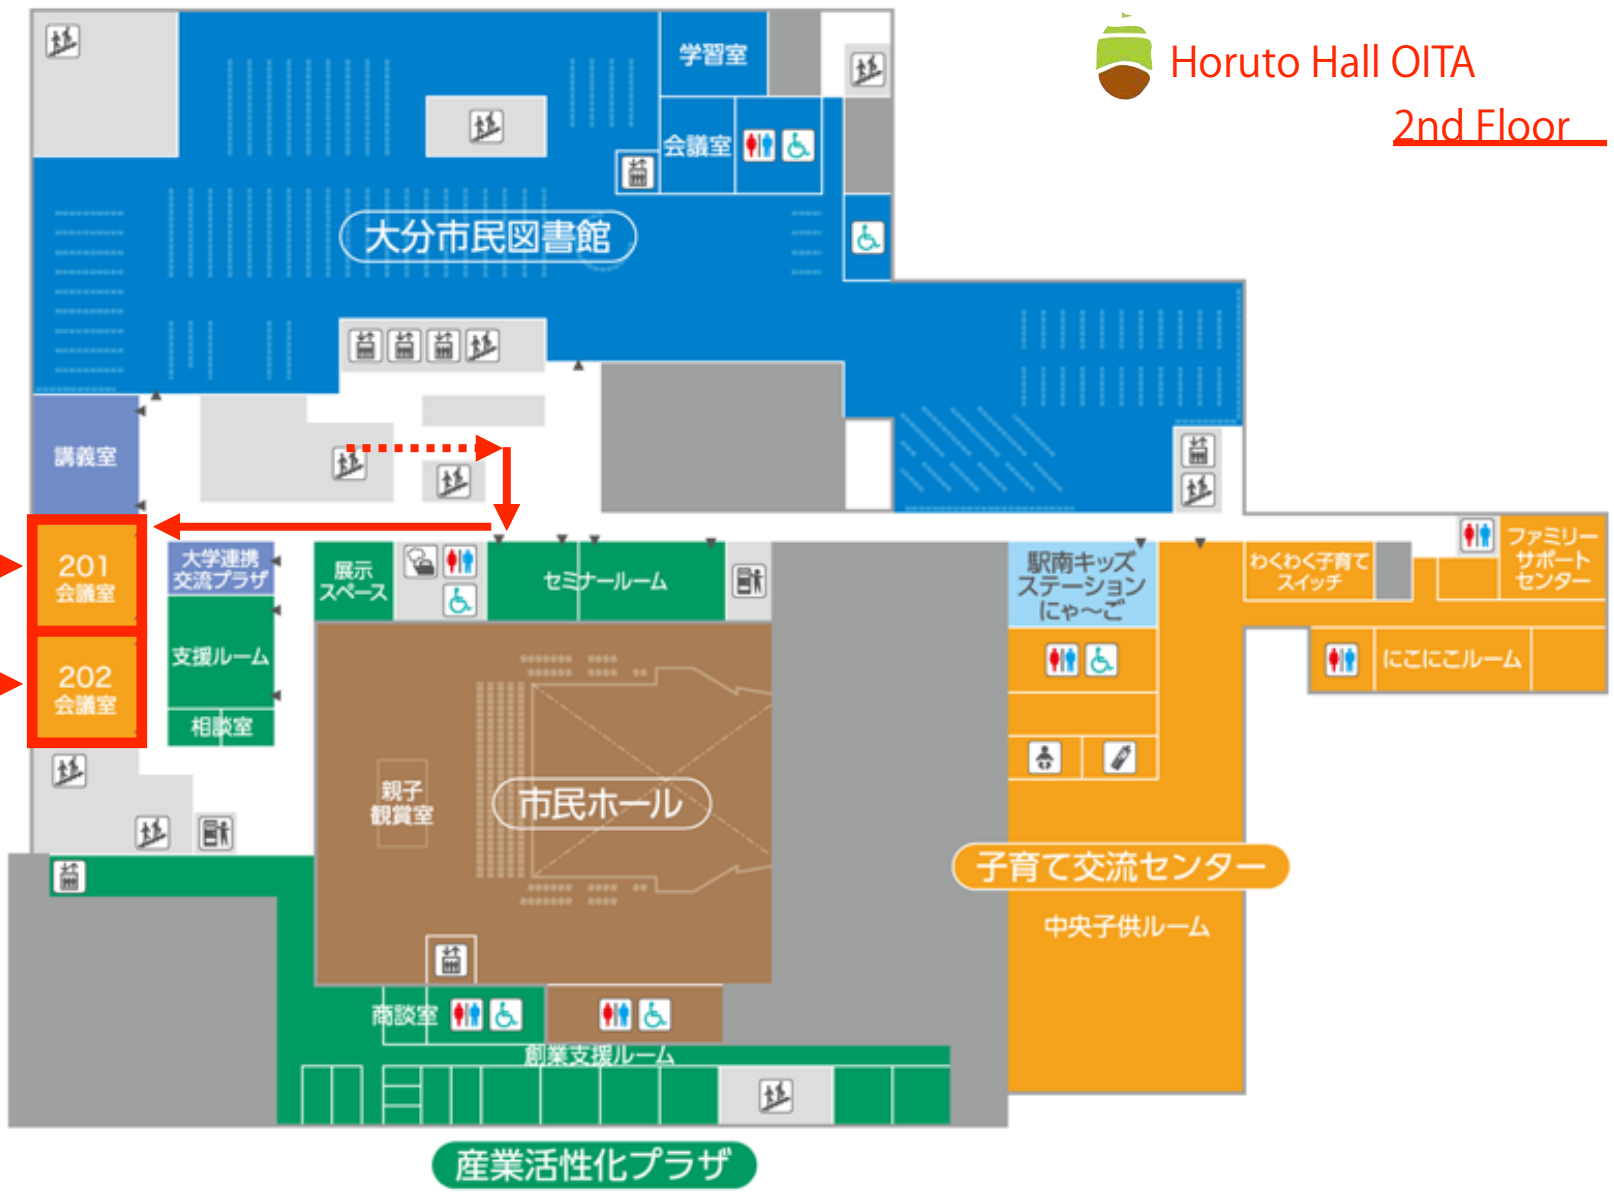

Comodo Hotel

Oita Station

100m

200m

400m

Access to Conference Place from the Hotel

JR Oita Station

Horuto Hall OITA

2nd Floor

Conference Room 1

Conference Room 2