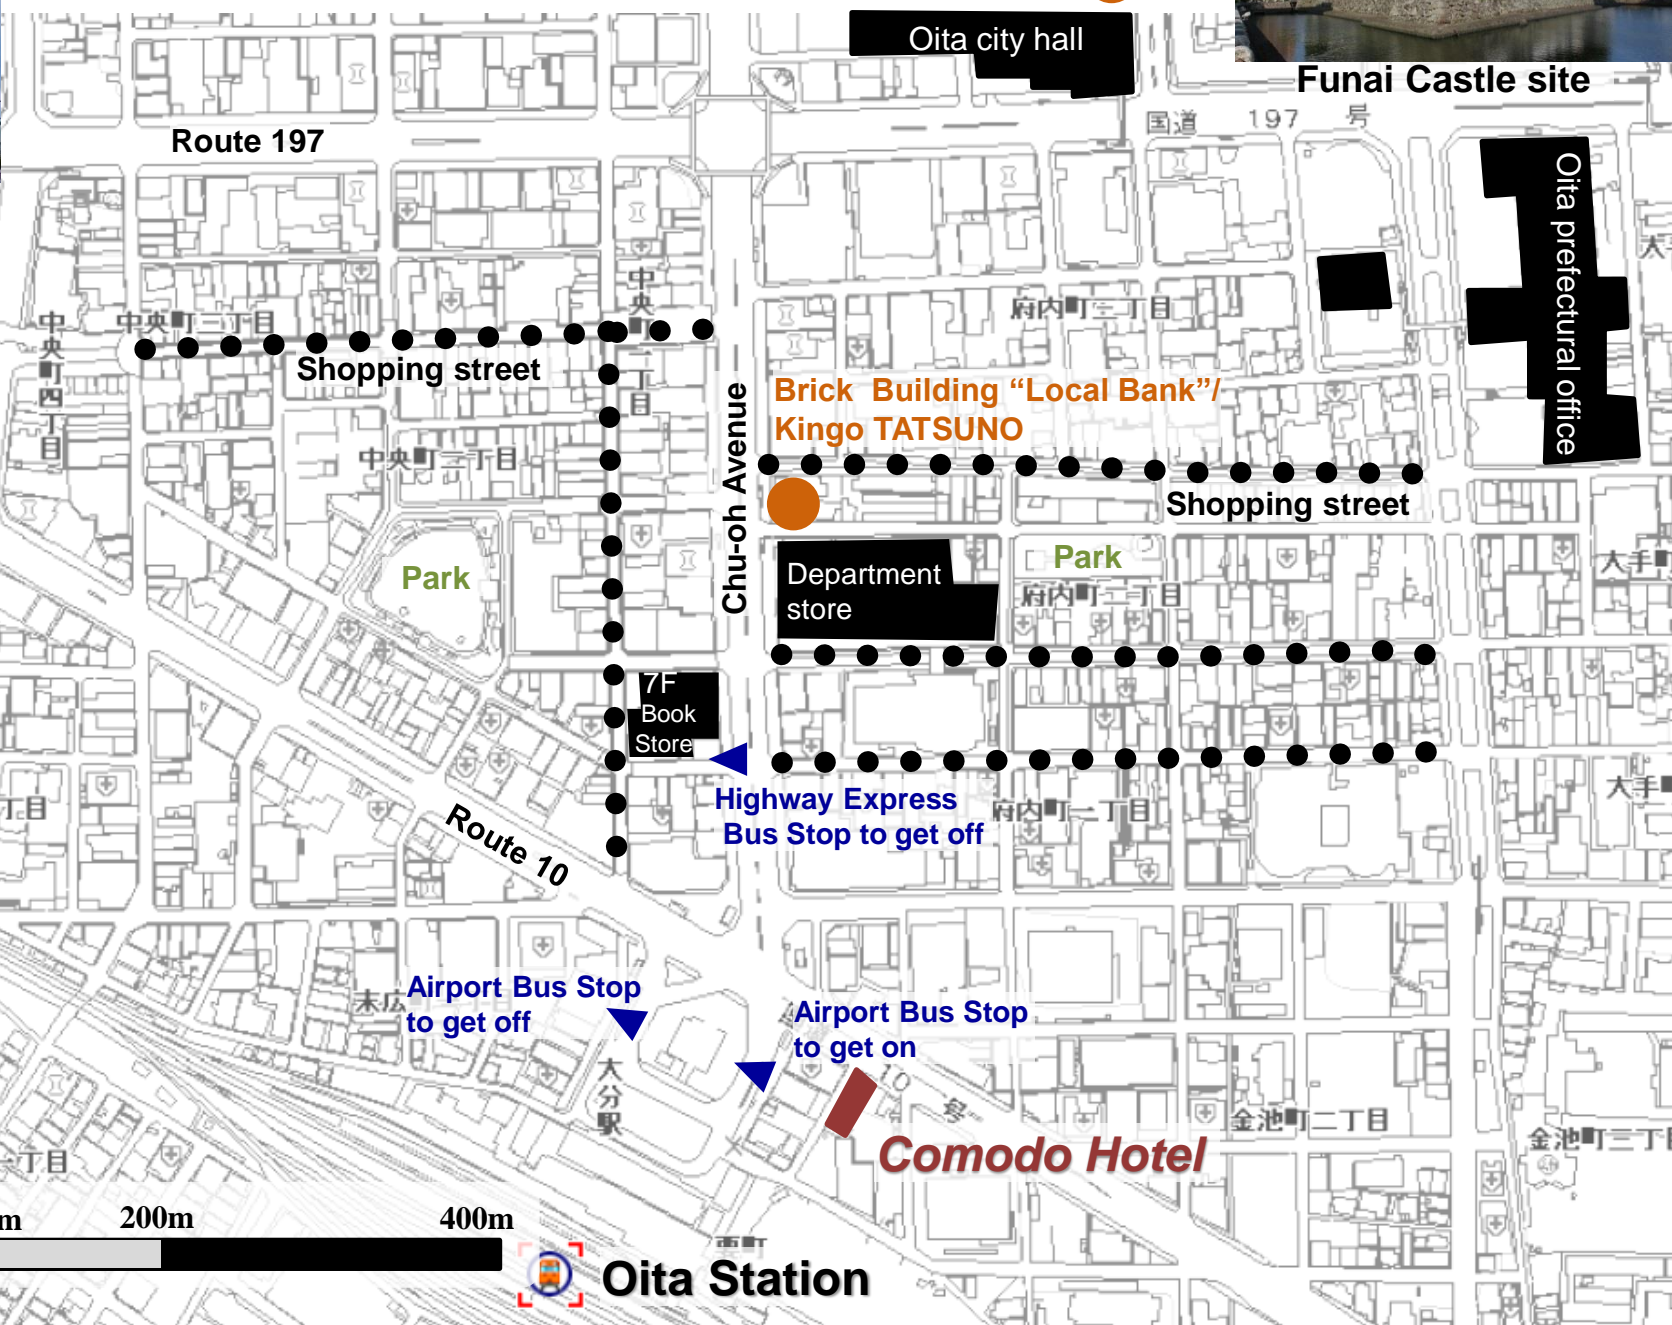

Map of "City Center"

**OASIS21
OASIS Hotel**

Art Plaza/Arata ISOZAKI

Funai Castle site

Oita city hall

Oita prefectural office

Shopping street

**Brick Building "Local Bank" /
Kingo TATSUNO**

Shopping street

Park

Park

**Department
store**

**7F
Book
Store**

**Highway Express
Bus Stop to get off**

**Airport Bus Stop
to get off**

**Airport Bus Stop
to get on**

Comodo Hotel

Oita Station

100m

200m

400m

Access to Conference Place from the Hotel

JR Oita Station

Horuto Hall OITA