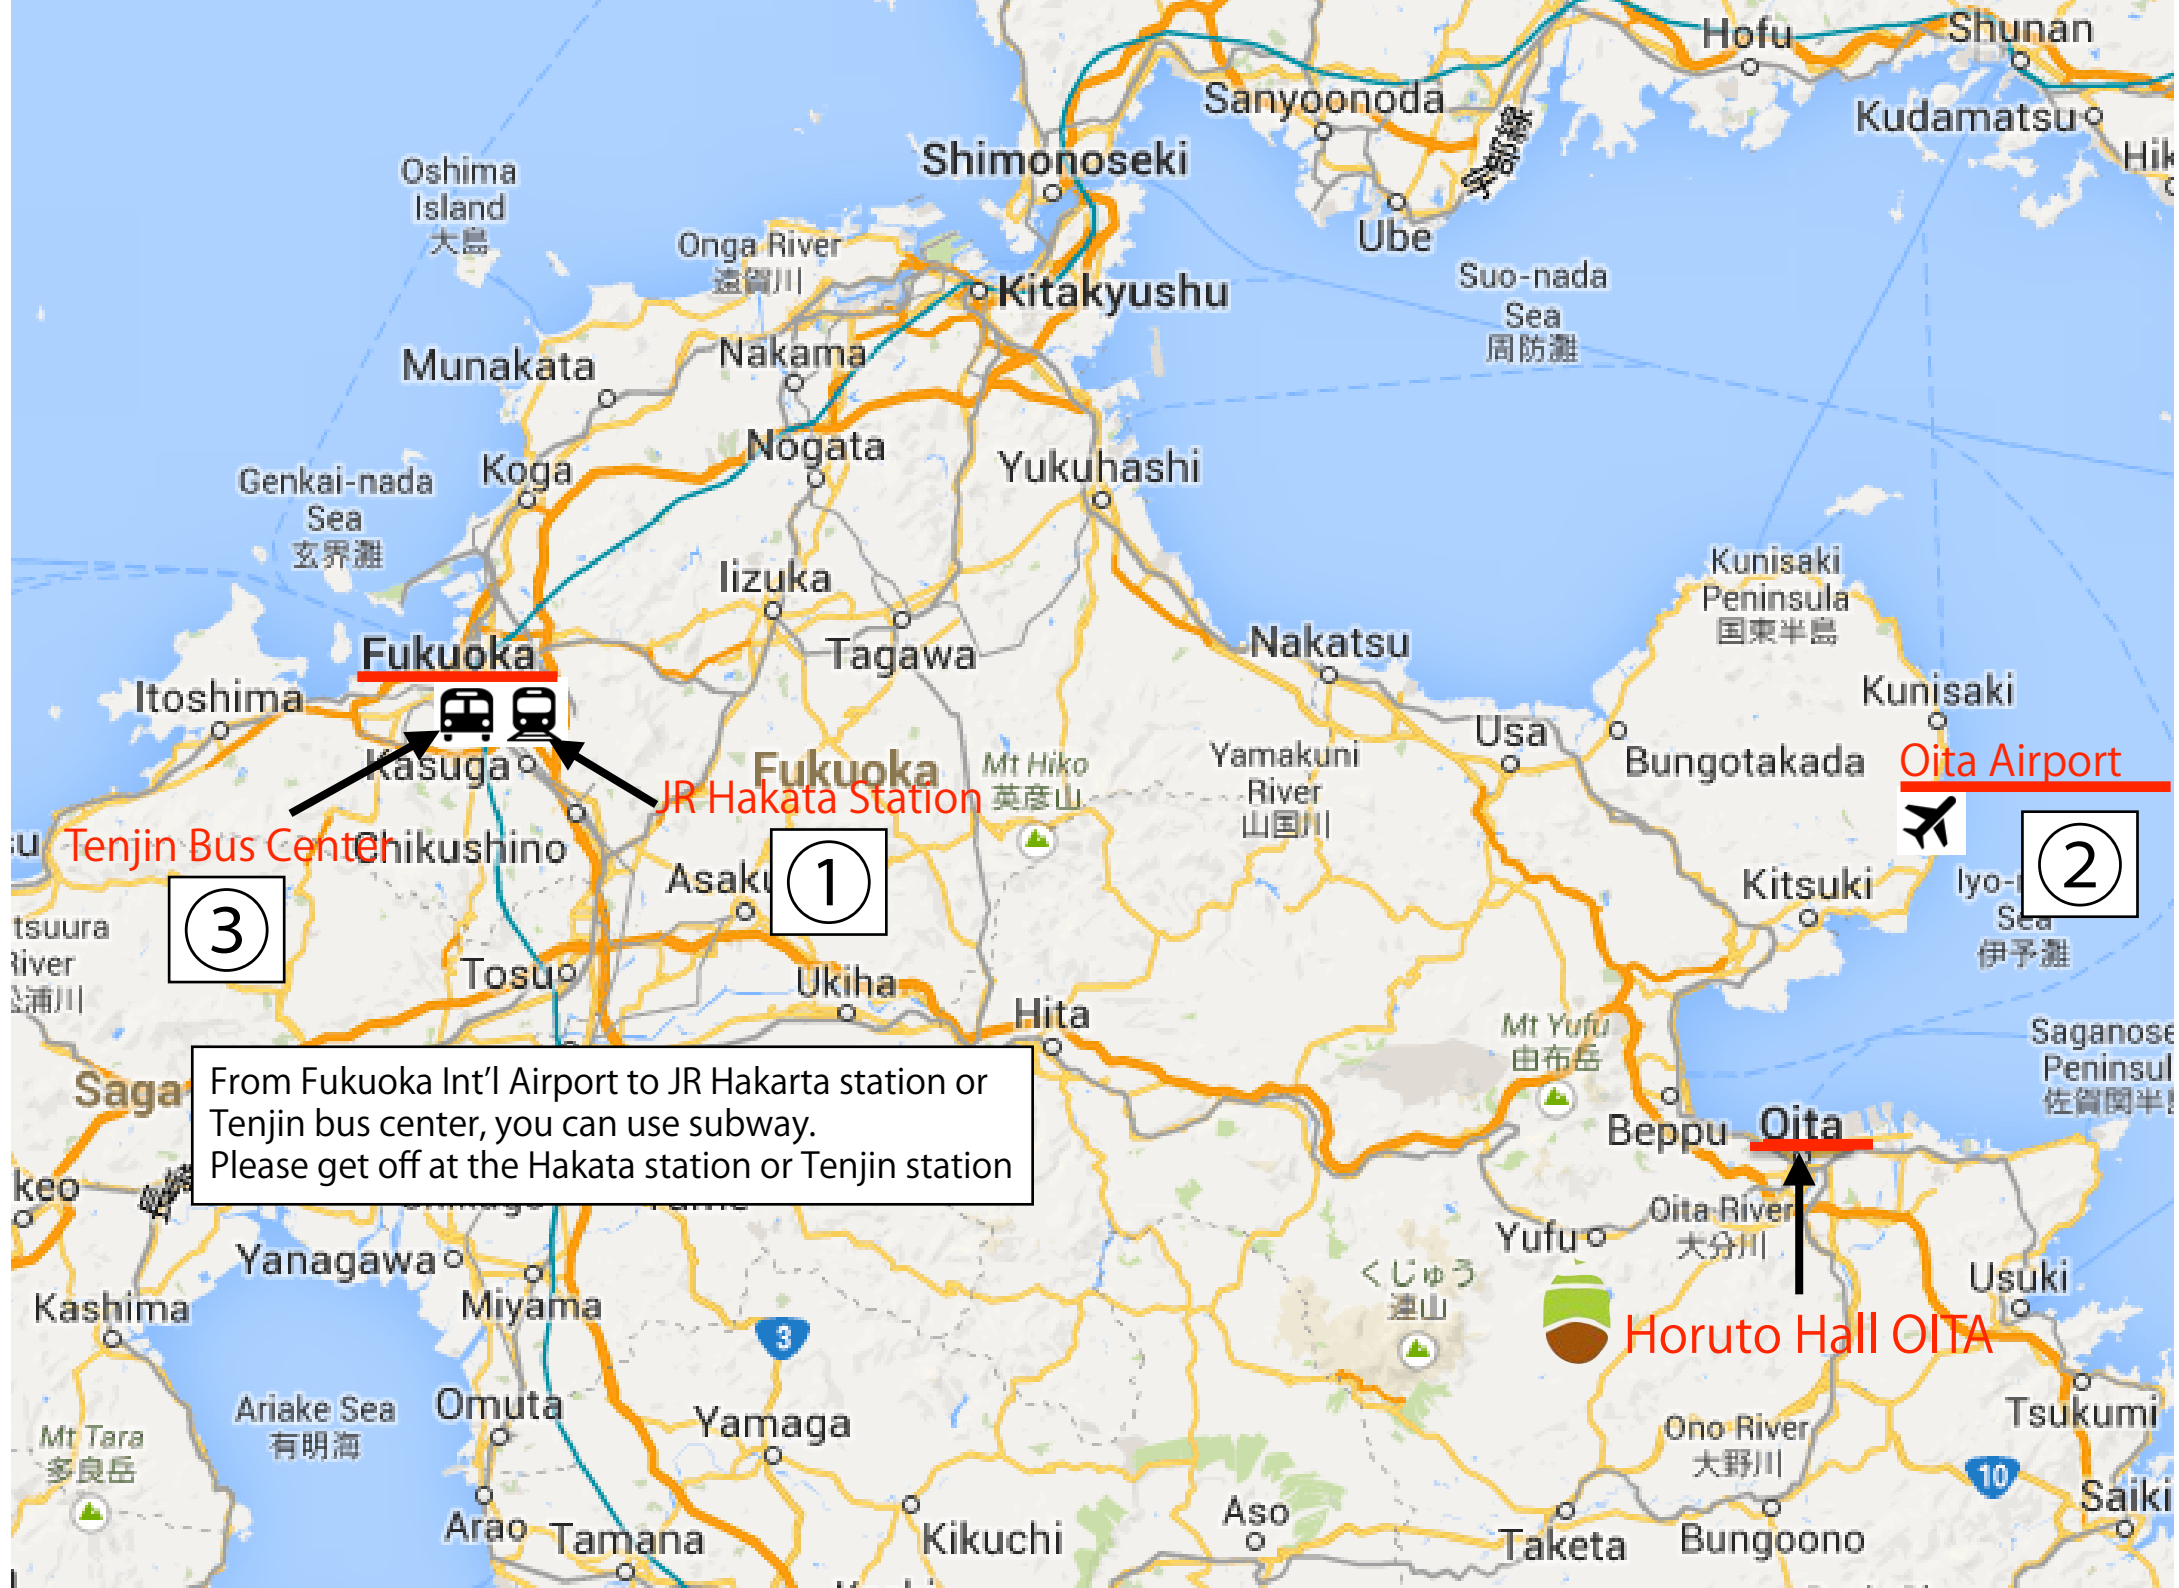

TRANSPORTATION INFORMATION GUIDE

Fukuoka

Oita Airport

JR Hakata Station

Tenjin Bus Center

Horuto Hall OITA

1

2

3

From Fukuoka Int'l Airport to JR Hakata station or Tenjin bus center, you can use subway. Please get off at the Hakata station or Tenjin station

Access to Oita Airport

< South Korea >
Incheon Int'l Airport
*twice-weekly(Friday and Sunday)

【Location】

★[Location of Horuto Hall OITA](#) (1-5-1, Kanaikeminami, Oita)

[https://maps.google.com/maps?q=33.230593,131.605931\(Horuto+Hall+Oita\)&hl=ja&ll=33.230593,131.605933&spn=0.007942,0.009645&sll=33.230566,131.606534&sspn=0.007942,0.009645&t=m&z=17](https://maps.google.com/maps?q=33.230593,131.605931(Horuto+Hall+Oita)&hl=ja&ll=33.230593,131.605933&spn=0.007942,0.009645&sll=33.230566,131.606534&sspn=0.007942,0.009645&t=m&z=17)

★[Location of JR Oita Station](#)

<http://goo.gl/maps/hxPLO>

★[Location of Hotel](#) (Comodo Hotel Oita) (1-2-1, Kanaike-machi, Oita)

[https://maps.google.com/maps?q=33.233846,131.608008\(Comodo+Hotel+Oita\)&hl=ja&ll=33.233958,131.608025&spn=0.003971,0.004823&sll=33.233846,131.608008&sspn=0.007942,0.009645&t=m&z=18&jwloc=A](https://maps.google.com/maps?q=33.233846,131.608008(Comodo+Hotel+Oita)&hl=ja&ll=33.233958,131.608025&spn=0.003971,0.004823&sll=33.233846,131.608008&sspn=0.007942,0.009645&t=m&z=18&jwloc=A)