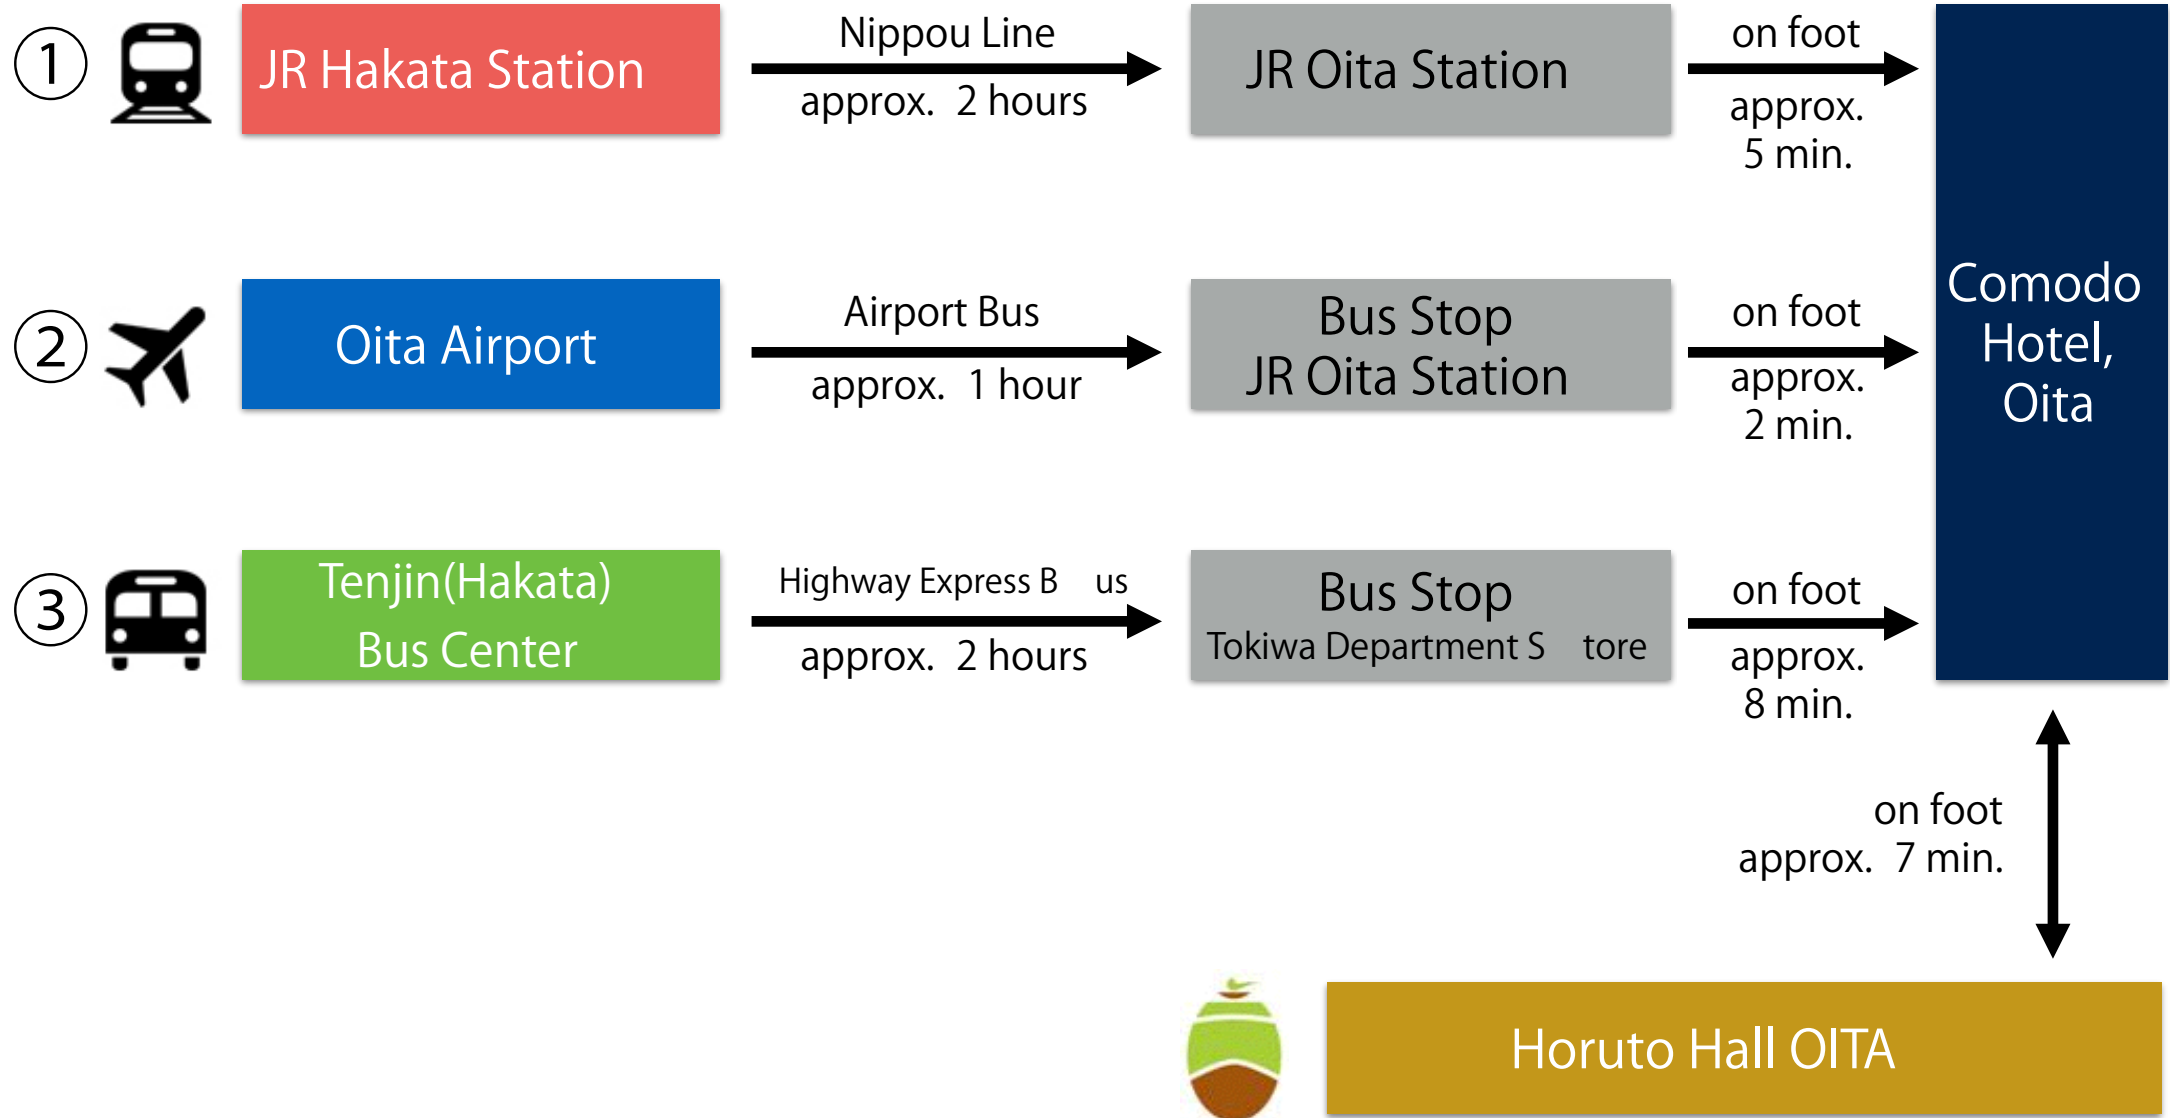

TRANSPORTATION INFORMATION GUIDE

Fukuoka

Oita Airport

JR Hakata Station

Tenjin Bus Center

Horuto Hall OITA

1

2

3

From Fukuoka Int'l Airport to JR Hakata station or Tenjin bus center, you can use subway. Please get off at the Hakata station or Tenjin station

Access to Oita Airport

< South Korea >
Incheon Int'l Airport
*twice-weekly(Friday and Sunday)

【Location】

★[Location of Horuto Hall OITA](#) (1-5-1, Kanaikeminami, Oita)

[https://maps.google.com/maps?q=33.230593,131.605931\(Horuto+Hall+Oita\)&hl=ja&ll=33.230593,131.605933&spn=0.007942,0.009645&sll=33.230566,131.606534&sspn=0.007942,0.009645&t=m&z=17](https://maps.google.com/maps?q=33.230593,131.605931(Horuto+Hall+Oita)&hl=ja&ll=33.230593,131.605933&spn=0.007942,0.009645&sll=33.230566,131.606534&sspn=0.007942,0.009645&t=m&z=17)

★[Location of JR Oita Station](#)

<http://goo.gl/maps/hxPLO>

★[Location of Hotel](#) (Comodo Hotel Oita) (1-2-1, Kanaike-machi, Oita)

[https://maps.google.com/maps?q=33.233846,131.608008\(Comodo+Hotel+Oita\)&hl=ja&ll=33.233958,131.608025&spn=0.003971,0.004823&sll=33.233846,131.608008&sspn=0.007942,0.009645&t=m&z=18&jwloc=A](https://maps.google.com/maps?q=33.233846,131.608008(Comodo+Hotel+Oita)&hl=ja&ll=33.233958,131.608025&spn=0.003971,0.004823&sll=33.233846,131.608008&sspn=0.007942,0.009645&t=m&z=18&jwloc=A)