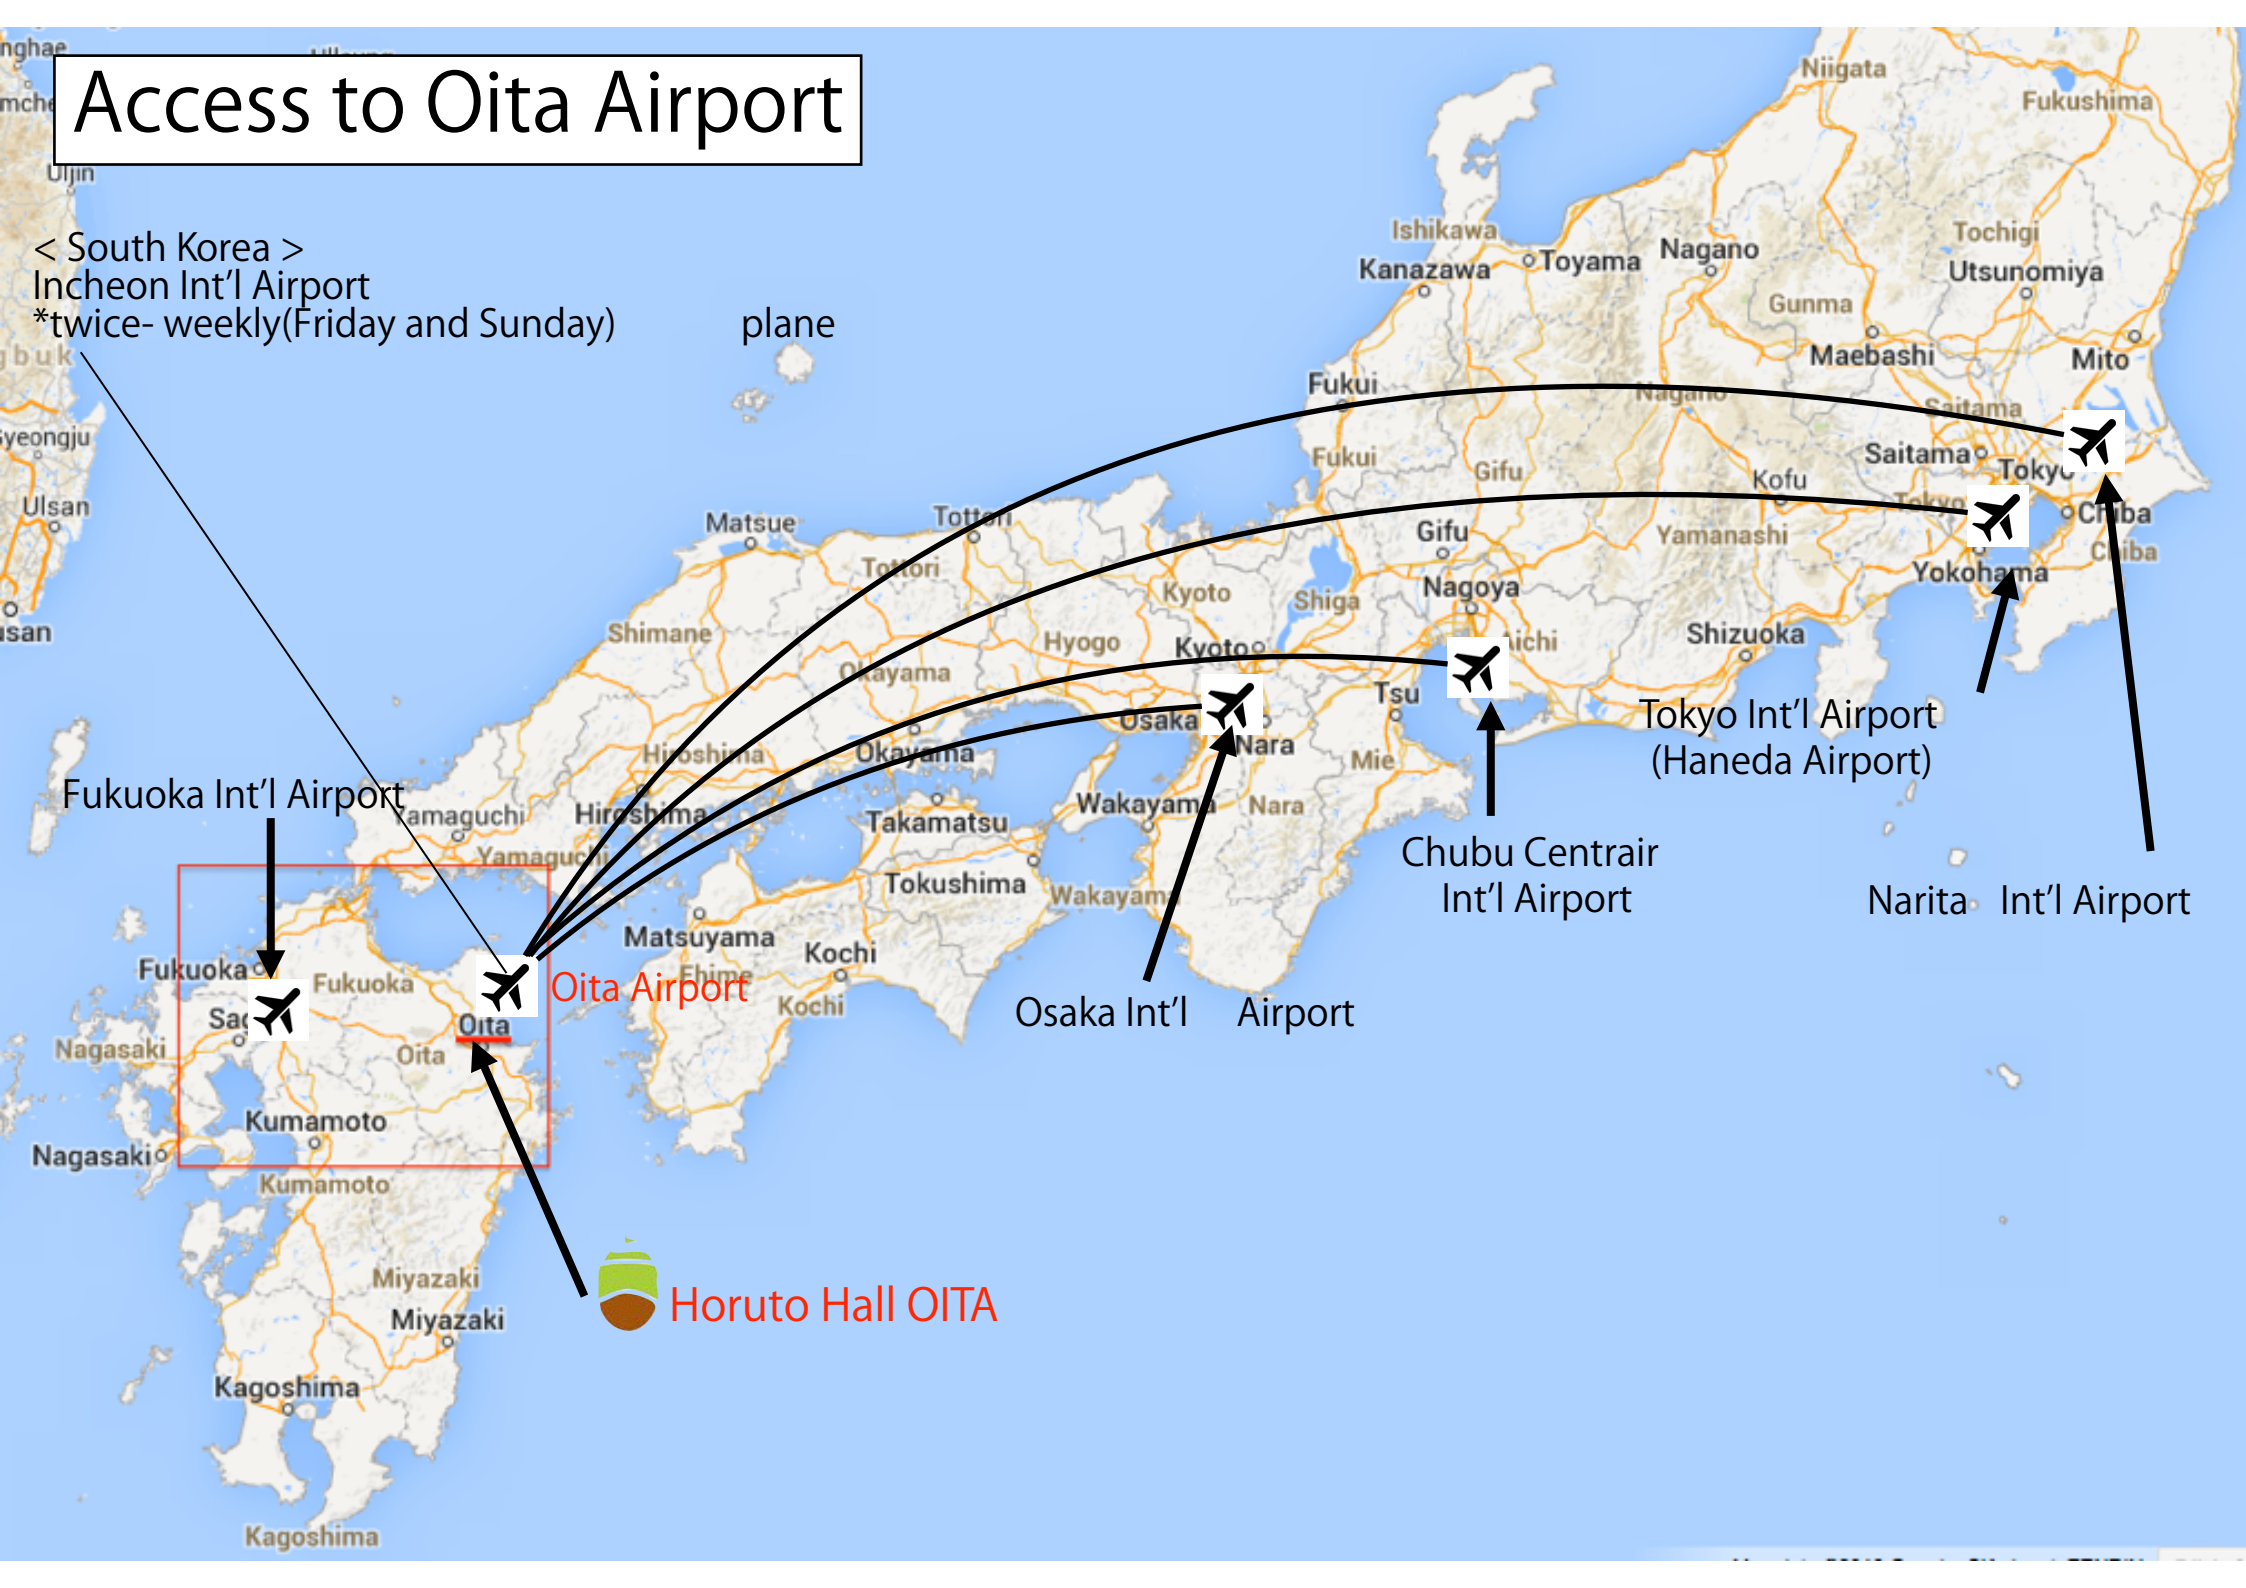

3

From Fukuoka Int'l Airport to JR Hakata station or Tenjin bus center, you can use subway. Please get off at the Hakata station or Tenjin station

Access to Oita Airport

< South Korea >
Incheon Int'l Airport
*twice-weekly(Friday and Sunday)

plane

Fukuoka Int'l Airport

Oita Airport

Osaka Int'l Airport

Chubu Centrair Int'l Airport

Tokyo Int'l Airport (Haneda Airport)

Narita Int'l Airport

URL List about Transportation Information

【Location】

★[Location of Horuto Hall OITA](#) (1-5-1, Kanaikeminami, Oita)

[https://maps.google.com/maps?q=33.230593,131.605931\(Horuto+Hall+Oita\)&hl=ja&ll=33.230593,131.605933&spn=0.007942,0.009645&sll=33.230566,131.606534&sspn=0.007942,0.009645&t=m&z=17](https://maps.google.com/maps?q=33.230593,131.605931(Horuto+Hall+Oita)&hl=ja&ll=33.230593,131.605933&spn=0.007942,0.009645&sll=33.230566,131.606534&sspn=0.007942,0.009645&t=m&z=17)

★[Location of JR Oita Station](#)

<http://goo.gl/maps/hxPLO>

★[Location of Hotel](#) (Comodo Hotel Oita) (1-2-1, Kanaike-machi, Oita)

[https://maps.google.com/maps?q=33.233846,131.608008\(Comodo+Hotel+Oita\)&hl=ja&ll=33.233958,131.608025&spn=0.003971,0.004823&sll=33.233846,131.608008&sspn=0.007942,0.009645&t=m&z=18&jwloc=A](https://maps.google.com/maps?q=33.233846,131.608008(Comodo+Hotel+Oita)&hl=ja&ll=33.233958,131.608025&spn=0.003971,0.004823&sll=33.233846,131.608008&sspn=0.007942,0.009645&t=m&z=18&jwloc=A)