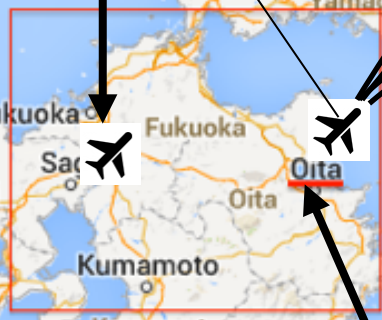

TRANSPORTATION INFORMATION GUIDE

Fukuoka

Oita Airport

JR Hakata Station

Tenjin Bus Center

Horuto Hall OITA

1

2

3

From Fukuoka Int'l Airport to JR Hakata station or Tenjin bus center, you can use subway. Please get off at the Hakata station or Tenjin station

Access to Oita Airport

< South Korea >
Incheon Int'l Airport
*twice-weekly(Friday and Sunday)

plane

Fukuoka Int'l Airport

Oita Airport

Osaka Int'l Airport

Chubu Centrair Int'l Airport

Tokyo Int'l Airport (Haneda Airport)

Narita Int'l Airport

URL List about Transportation Information

【Location】

★[Location of Horuto Hall OITA](#) (1-5-1, Kanaikeminami, Oita)

[https://maps.google.com/maps?q=33.230593,131.605931\(Horuto+Hall+Oita\)&hl=ja&ll=33.230593,131.605933&spn=0.007942,0.009645&sll=33.230566,131.606534&sspn=0.007942,0.009645&t=m&z=17](https://maps.google.com/maps?q=33.230593,131.605931(Horuto+Hall+Oita)&hl=ja&ll=33.230593,131.605933&spn=0.007942,0.009645&sll=33.230566,131.606534&sspn=0.007942,0.009645&t=m&z=17)